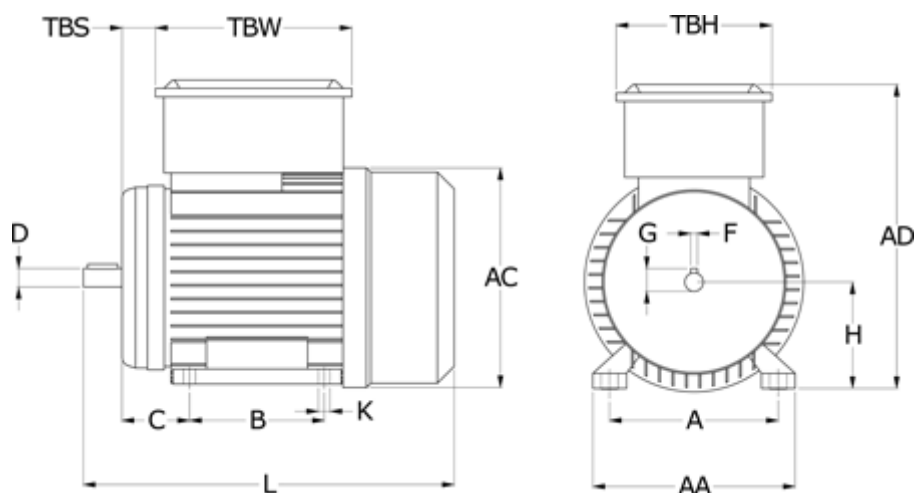

Data Sheet

Article number: 25110462109

Description: Kleedrive MY90S-4 1.1kw 1400 rpm
1x230V 50HZ IP55 B3

Measures

A = 140	F = 8
AA = 175	G = 20
AC = 183	H = 90
AD = 243	K = 10x13
B = 125	L = 312
C = 56	TBH = 110.5
D = 24	TBS = 34.75
E = 50	TBW = 140.5